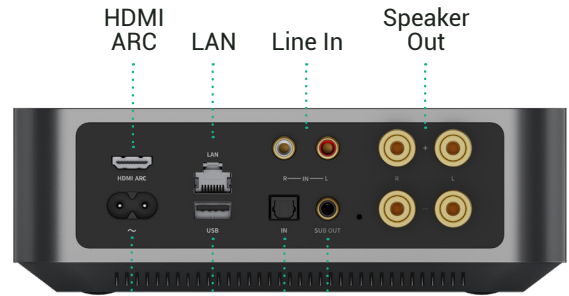

WiiM Amp

Versatile Streaming Amplifier

Status LED

Volume LED

Pause / Play / Wi-Fi / Reset / Volume +/-

100~240v AC Power

USB

Optical In

Sub Out

WiiM Amp embodies the ultimate streaming amplifier, crafted for devoted music lovers. It seamlessly integrates with a plethora of cutting-edge technologies, including Apple AirPlay 2, Google Chromecast, Alexa Music Cast, DLNA, Spotify Connect, and TIDAL Connect, all of which deliver an impeccable audio experience in Hi-Res, lossless quality while enabling multiroom functionality.

Once **WiiM Amp** is connected to your cherished classic passive speakers, your immersive cinematic TV setup, or even your vintage record player, a world of musical possibilities unfolds before you. You can effortlessly stream your treasured music collection directly from your preferred music application, be it the intuitive **WiiM Home App** or through hands-free voice commands. Whether you're using Alexa, Google Assistant, or Siri, control is just a word away, even with the included **WiiM Voice Remote**.

Specifications

Available Colours	<input type="radio"/> Silver <input checked="" type="radio"/> Space Grey
Amplifier	Class-D 60W/channel (8 Ω), 120W/channel (4 Ω)
Audio Input	Analog RCA, Digital Optical & HDMI ARC up to 24-bit/192kHz
Audio Output	Up to 24-bit/192kHz
EQ	24 preset EQ settings; 10-band graphic EQ, 4-band parametric EQ
Subwoofer Output	Bass management & adjustable crossover frequency, level, phase and latency