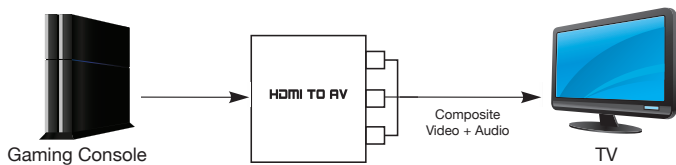

6.0 CONNECTION & OPERATION

Note: The terms HDMI and HDMI High-Definition Multimedia Interface, and the HDMI logo are trademarks or registered trademarks of HDMI Licensing LLC in the United States and other countries.