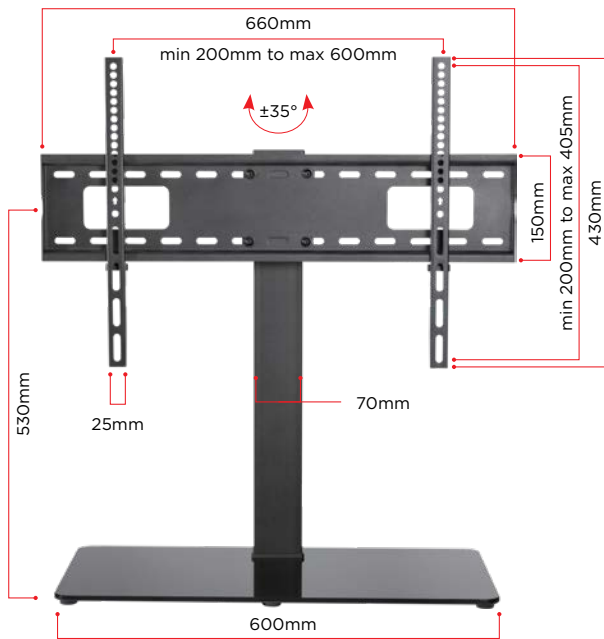

UNIVERSAL TV TABLETOP STAND

Swivels up to $\pm 35^\circ$

Height adjustable to best suit your TV

Stable tempered glass base supports your TV

Cable management

Simple Installation

SUITS MOST
TV SCREENS
37 TO 70
INCHES

WEIGHT
CAPACITY
40kg

VESA
UP TO
600 x 400
MM

COLOUR
BLACK

UNIVERSAL TV TABLETOP STAND

FEATURES

SWIVEL YOUR TV.

Ensure the perfect viewing position with up to 35° left or right swivel of your TV. Get more out of your television by angling it to face where you need it to.

EASY INSTALLATION.

Good design and simple instructions combine to make installing and using your TV stand a breeze. Unsightly cables are neatly concealed behind the stand. All necessary screws and hardware are included.

SPECIFICATIONS

COLOUR	Black
WEIGHT CAPACITY	40kg
SCREEN SIZES	37" to 70" / 94cm to 178cm
SWIVEL RANGE	±35°
MOUNTING SCREW HOLE PATTERN	VESA: 200x200, 300x200, 300x300, 400x200, 400x300, 400x400, 600x400mm compliant