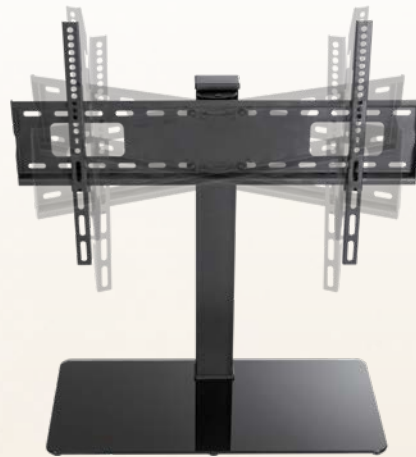

UNIVERSAL TV TABLETOP STAND

Swivels up to $\pm 35^\circ$

Height adjustable to best suit your TV

Stable tempered glass base supports your TV

Cable management

Simple Installation

SUITS MOST
TV SCREENS
37 TO 70
INCHES

WEIGHT
CAPACITY
40kg

VESA
UP TO
600 x 400
MM

COLOUR
BLACK

UNIVERSAL TV TABLETOP STAND

FEATURES

SWIVEL YOUR TV.

Ensure the perfect viewing position with up to 35° left or right swivel of your TV. Get more out of your television by angling it to face where you need it to.

EASY INSTALLATION.

Good design and simple instructions combine to make installing and using your TV stand a breeze. Unsightly cables are neatly concealed behind the stand. All necessary screws and hardware are included.

SPECIFICATIONS

COLOUR	Black
WEIGHT CAPACITY	40kg
SCREEN SIZES	37" to 70" / 94cm to 178cm
SWIVEL RANGE	±35°
MOUNTING SCREW HOLE PATTERN	VESA: 200x200, 300x200, 300x300, 400x200, 400x300, 400x400, 600x400mm compliant