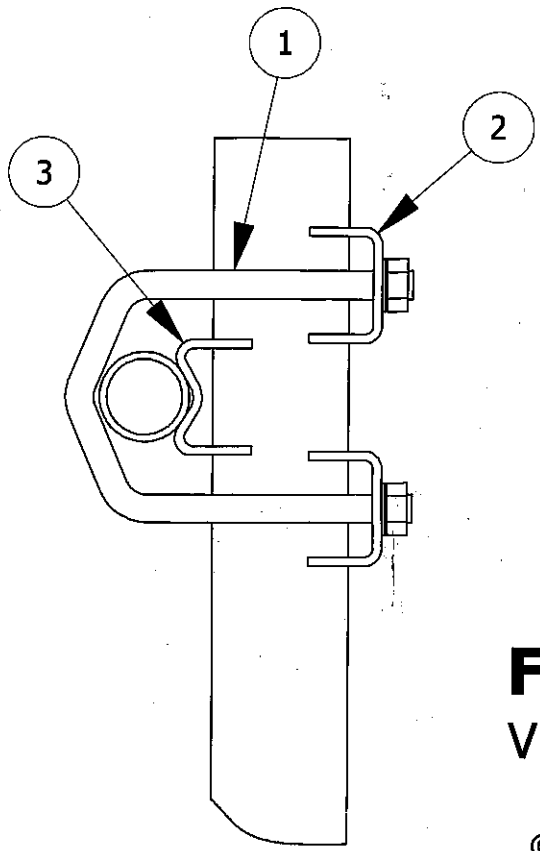

ITEM	DESCRIPTION	QTY
1	Medium U-Bolt (w/-nut & washer) M8 x 100mm	2
2	Heavy Duty V-Block (Flat Back)	2
3	Heavy Duty V-Block (Round Back)	1

maximum combination of mast sizes not to exceed 65mm
 i.e. Mast 1 = 25mm & Mast 2 = 38mm or Mast 1 & 2 = 32mm

FB602384
 VPB1 Assembly