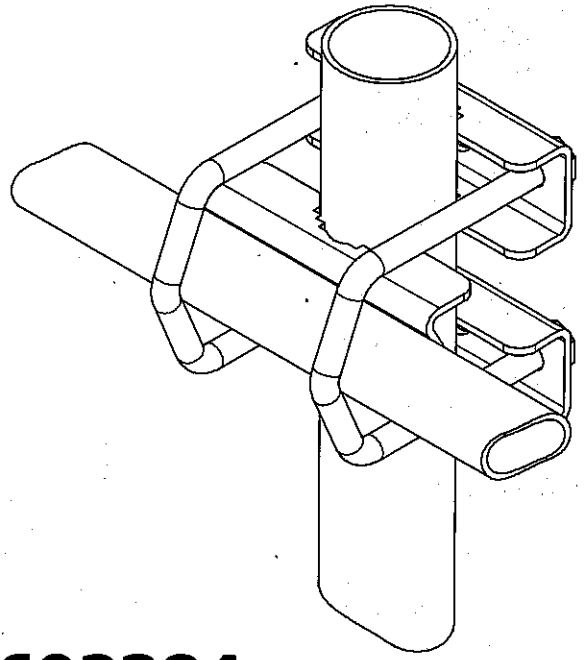

ITEM	DESCRIPTION	QTY
1	Medium U-Bolt (w/-nut & washer) M8 x 100mm	2
2	Heavy Duty V-Block (Flat Back)	2
3	Heavy Duty V-Block (Round Back)	1

maximum combination of mast sizes not to exceed 65mm
 i.e. Mast 1 = 25mm & Mast 2 = 38mm or Mast 1 & 2 = 32mm

FB602384
 VPB1 Assembly