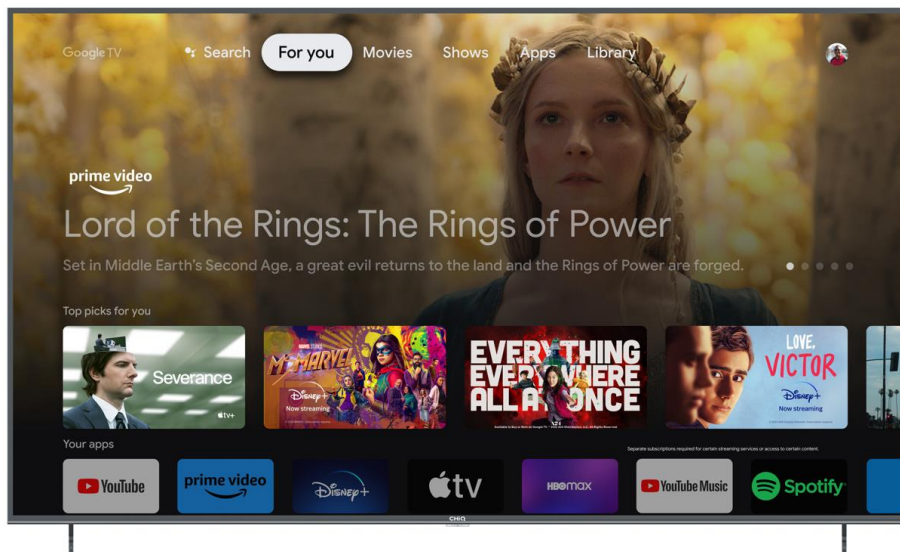

85" 4K UHD Google TV

CHiQ

U85F8TG

Big Size
Metal Frame

DISPLAY SIZE
85"/216cm

RESOLUTION
4K UHD

AUDIO
DOLBY DAP
DOLBY Atmos
DBX-TV

3 year warranty CHiQ

FEATURES

Google TV smart TVs and streaming devices bring together everything you stream on one screen. So you can find what to watch without jumping from app to app.

Personal Google Assistant is always ready to help.

A global online store to find, enjoy, and share your favourite apps, games, movies, music, and books on all your favourite devices.

NETFLIX

Watch thousands of TV shows, movies, and Netflix original programming on your TV.

YouTube

See what the world is watching, the hottest music videos, news and more.

prime video

Enjoy thousands of online streaming videos with Amazon Prime Video.