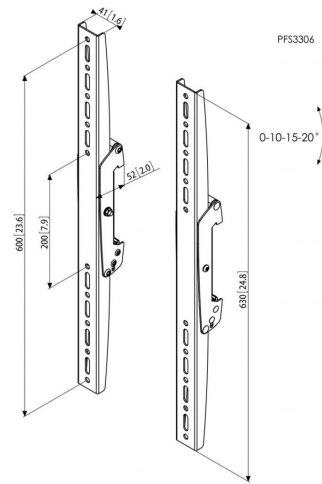

## PFS 3306 Interface display strips, 630mm

The PFS 3306 interface display strips are a part of the modular Connect-it system with which you can create your own ceiling solution for medium- to large-sized displays.

|                                |                       |
|--------------------------------|-----------------------|
| <b>Main Color</b>              | Black                 |
| <b>Guarantee</b>               | 5 years               |
| <b>Max. screen weight (kg)</b> | 80                    |
| <b>Hole pattern (mm)</b>       | Min. x200 / Max. x600 |

## PFS 3306 Interface display strips, 630mm

The PFS 3306 is suitable for medium- to large-sized displays up to 80 kg with a max. vertical fitment of 600 mm. Combine these interface display strips with one of the Connect-it ceiling plates (PUC 1060/ 1070/ 1080/ 1090), a Connect-it pole (PUC 2508/ 2515/ 2530) and a Connect-it interface bar (PFB 3405/ 3407/ 3409/ 3411) for a complete ceiling solution.

## Features

- Interface display strips PFS 33xx Series in 6 different lengths to exactly match the display
- Max. vertical fitment: 600 mm
- Stylish design