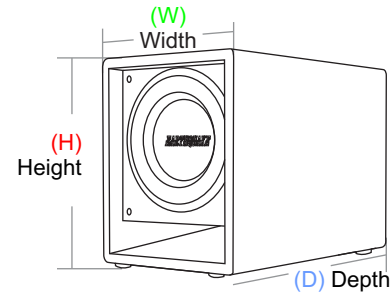

FF-6.5

Front Firing Powered Subwoofers

Model:
FF-6.5

FF-6.5

(H) Height w/ feet	9-15/16" (253mm)
(W) Width	7-11/16" (194mm)
(D) Depth w/ grille & amp	14-1/4" (361mm)

OBJECTIVE

Earthquake's FF-6.5 subwoofer system was designed to offer consumers budget and volume optimized subwoofer system solutions.

With a built-in 150-Watt Class "A/B" high efficiency power amplifier, auto signal sensing, 0 - 180° phase shift and 40 - 180Hz crossover, the FF6.5 is your "go to" sub when both budget and space are limited.

SPECIAL FEATURES & HIGHLIGHTS

- Front firing design with small footprint
- Single Slot Port for optimized bass output
- 150-Watt class "A/B" high efficiency power amplifier
- 12dB/Octave variable filter from 40 - 180Hz
- Automatic signal detection circuitry - automatically turns on the subwoofer ON/OFF
- Status LED indicators
- Low Level (RCA) audio inputs
- 6.5" high power subwoofers
- 0 - 180° phase shift
- 40 - 180Hz crossover