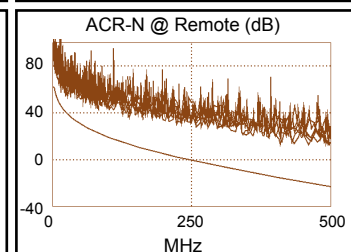

Test Summary: PASS

Model: DTX-1800
 Main S/N: 9864041
 Remote S/N: 9864042
 Main Adapter: DTX-CHA001
 Remote Adapter: DTX-CHA001

Length (ft), Limit 328	[Pair 12]	271
Prop. Delay (ns), Limit 555	[Pair 45]	403
Delay Skew (ns), Limit 50	[Pair 45]	31
Resistance (ohms)	[Pair 45]	11.7
Insertion Loss Margin (dB)	[Pair 36]	17.3
Frequency (MHz)	[Pair 36]	500.0
Limit (dB)	[Pair 36]	49.3

Wire Map (T568B)
PASS

Worst Case Margin Worst Case Value

PASS	MAIN	SR	MAIN	SR
Worst Pair	36-78	12-78	12-36	12-36
NEXT (dB)	14.0	11.0	15.4	12.9
Freq. (MHz)	113.0	26.5	494.0	435.0
Limit (dB)	39.0	49.6	26.2	27.7
Worst Pair	78	78	36	36
PS NEXT (dB)	14.8	13.0	16.0	15.1
Freq. (MHz)	112.5	26.5	482.0	435.0
Limit (dB)	36.2	46.9	23.7	24.8

PASS	MAIN	SR	MAIN	SR
Worst Pair	36-45	45-36	12-36	12-36
ACR-F (dB)	5.4	5.9	7.4	6.9
Freq. (MHz)	268.0	268.0	458.0	456.0
Limit (dB)	14.7	14.7	10.0	10.1
Worst Pair	45	36	36	36
PS ACR-F (dB)	8.3	8.1	8.8	8.6
Freq. (MHz)	268.0	268.0	440.0	475.0
Limit (dB)	11.7	11.7	7.4	6.7

N/A	MAIN	SR	MAIN	SR
Worst Pair	36-78	12-78	36-45	12-36
ACR-N (dB)	16.4	14.8	33.4	30.2
Freq. (MHz)	5.0	26.5	500.0	435.0
Limit (dB)	56.9	39.1	-23.2	-18.0
Worst Pair	78	78	36	36
PS ACR-N (dB)	17.6	16.8	35.0	35.9
Freq. (MHz)	5.0	26.5	500.0	496.0
Limit (dB)	54.3	36.4	-26.1	-25.8