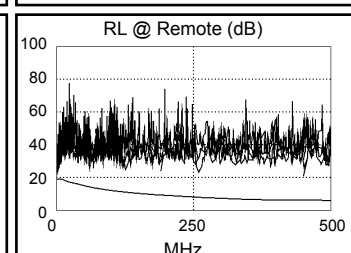

PASS	MAIN	SR	MAIN	SR
Worst Pair	12	12	12	12
RL (dB)	9.3	11.5	13.8	15.3
Freq. (MHz)	53.5	60.3	343.0	259.0
Limit (dB)	14.7	14.2	6.6	7.9