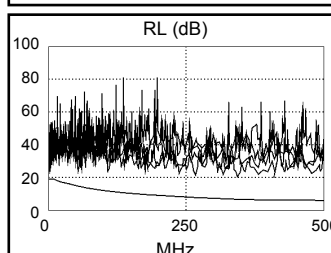

PASS	MAIN	SR	MAIN	SR
Worst Pair	12	12	12	12
RL (dB)	9.3	11.5	13.8	15.3
Freq. (MHz)	53.5	60.3	343.0	259.0
Limit (dB)	14.7	14.2	6.6	7.9