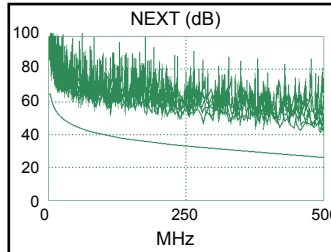

Cable ID: KJ6A-17-S

Date / Time: 11/18/2019 08:35:04 PM
Headroom 11.0 dB (NEXT 12-78)
Test Limit: TIA Cat 6A Channel
 Cable Type: Cat 6A F/UTP
 NVP: 74.0%

Operator: Your Name
 Software Version: 2.7800
 Limits Version: 1.9500
 Calibration Date:
 Main (Tester): 07/05/2011
 Remote (Tester): 07/05/2011

Test Summary: PASS

Model: DTX-1800
 Main S/N: 9864041
 Remote S/N: 9864042
 Main Adapter: DTX-CHA001
 Remote Adapter: DTX-CHA001

Length (ft), Limit 328	[Pair 12]	271
Prop. Delay (ns), Limit 555	[Pair 45]	403
Delay Skew (ns), Limit 50	[Pair 45]	31
Resistance (ohms)	[Pair 45]	11.7
Insertion Loss Margin (dB)	[Pair 36]	17.3
Frequency (MHz)	[Pair 36]	500.0
Limit (dB)	[Pair 36]	49.3

Wire Map (T568B)
PASS

Worst Case Margin Worst Case Value

PASS	MAIN	SR	MAIN	SR
Worst Pair	36-78	12-78	12-36	12-36
NEXT (dB)	14.0	11.0	15.4	12.9
Freq. (MHz)	113.0	26.5	494.0	435.0
Limit (dB)	39.0	49.6	26.2	27.7
Worst Pair	78	78	36	36
PS NEXT (dB)	14.8	13.0	16.0	15.1
Freq. (MHz)	112.5	26.5	482.0	435.0
Limit (dB)	36.2	46.9	23.7	24.8

PASS	MAIN	SR	MAIN	SR
Worst Pair	36-45	45-36	12-36	12-36
ACR-F (dB)	5.4	5.9	7.4	6.9
Freq. (MHz)	268.0	268.0	458.0	456.0
Limit (dB)	14.7	14.7	10.0	10.1
Worst Pair	45	36	36	36
PS ACR-F (dB)	8.3	8.1	8.8	8.6
Freq. (MHz)	268.0	268.0	440.0	475.0
Limit (dB)	11.7	11.7	7.4	6.7