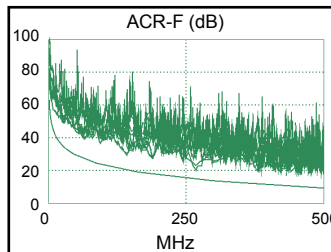

Test Summary: PASS

Model: DTX-1800
 Main S/N: 9864041
 Remote S/N: 9864042
 Main Adapter: DTX-CHA001
 Remote Adapter: DTX-CHA001

Length (ft), Limit 328	[Pair 12]	271
Prop. Delay (ns), Limit 555	[Pair 45]	403
Delay Skew (ns), Limit 50	[Pair 45]	31
Resistance (ohms)	[Pair 45]	11.7
Insertion Loss Margin (dB)	[Pair 36]	17.3
Frequency (MHz)	[Pair 36]	500.0
Limit (dB)	[Pair 36]	49.3

Wire Map (T568B)
PASS

Worst Case Margin Worst Case Value

PASS	MAIN	SR	MAIN	SR
Worst Pair	36-78	12-78	12-36	12-36
NEXT (dB)	14.0	11.0	15.4	12.9
Freq. (MHz)	113.0	26.5	494.0	435.0
Limit (dB)	39.0	49.6	26.2	27.7
Worst Pair	78	78	36	36
PS NEXT (dB)	14.8	13.0	16.0	15.1
Freq. (MHz)	112.5	26.5	482.0	435.0
Limit (dB)	36.2	46.9	23.7	24.8

PASS	MAIN	SR	MAIN	SR
Worst Pair	36-45	45-36	12-36	12-36
ACR-F (dB)	5.4	5.9	7.4	6.9
Freq. (MHz)	268.0	268.0	458.0	456.0
Limit (dB)	14.7	14.7	10.0	10.1
Worst Pair	45	36	36	36
PS ACR-F (dB)	8.3	8.1	8.8	8.6
Freq. (MHz)	268.0	268.0	440.0	475.0
Limit (dB)	11.7	11.7	7.4	6.7

N/A	MAIN	SR	MAIN	SR
Worst Pair	36-78	12-78	36-45	12-36
ACR-N (dB)	16.4	14.8	33.4	30.2
Freq. (MHz)	5.0	26.5	500.0	435.0
Limit (dB)	56.9	39.1	-23.2	-18.0
Worst Pair	78	78	36	36
PS ACR-N (dB)	17.6	16.8	35.0	35.9
Freq. (MHz)	5.0	26.5	500.0	496.0
Limit (dB)	54.3	36.4	-26.1	-25.8