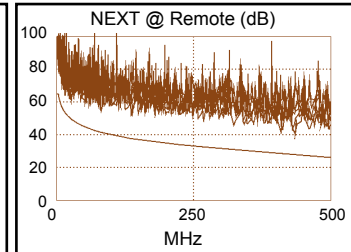

Cable ID: KJ6A-17-S

Date / Time: 11/18/2019 08:35:04 PM
Headroom 11.0 dB (NEXT 12-78)
Test Limit: TIA Cat 6A Channel
 Cable Type: Cat 6A F/UTP
 NVP: 74.0%

Operator: Your Name
 Software Version: 2.7800
 Limits Version: 1.9500
 Calibration Date:
 Main (Tester): 07/05/2011
 Remote (Tester): 07/05/2011

Test Summary: PASS

Model: DTX-1800
 Main S/N: 9864041
 Remote S/N: 9864042
 Main Adapter: DTX-CHA001
 Remote Adapter: DTX-CHA001

Length (ft), Limit 328	[Pair 12]	271
Prop. Delay (ns), Limit 555	[Pair 45]	403
Delay Skew (ns), Limit 50	[Pair 45]	31
Resistance (ohms)	[Pair 45]	11.7
Insertion Loss Margin (dB)	[Pair 36]	17.3
Frequency (MHz)	[Pair 36]	500.0
Limit (dB)	[Pair 36]	49.3

Wire Map (T568B)
PASS

Worst Case Margin Worst Case Value

PASS	MAIN	SR	MAIN	SR
Worst Pair	36-78	12-78	12-36	12-36
NEXT (dB)	14.0	11.0	15.4	12.9
Freq. (MHz)	113.0	26.5	494.0	435.0
Limit (dB)	39.0	49.6	26.2	27.7
Worst Pair	78	78	36	36
PS NEXT (dB)	14.8	13.0	16.0	15.1
Freq. (MHz)	112.5	26.5	482.0	435.0
Limit (dB)	36.2	46.9	23.7	24.8

PASS	MAIN	SR	MAIN	SR
Worst Pair	36-45	45-36	12-36	12-36
ACR-F (dB)	5.4	5.9	7.4	6.9
Freq. (MHz)	268.0	268.0	458.0	456.0
Limit (dB)	14.7	14.7	10.0	10.1
Worst Pair	45	36	36	36
PS ACR-F (dB)	8.3	8.1	8.8	8.6
Freq. (MHz)	268.0	268.0	440.0	475.0
Limit (dB)	11.7	11.7	7.4	6.7