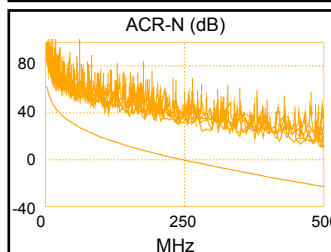

Test Summary: PASS

Model: DTX-1800
 Main S/N: 9864041
 Remote S/N: 9864042
 Main Adapter: DTX-CHA001
 Remote Adapter: DTX-CHA001

Length (ft), Limit 328	[Pair 12]	271
Prop. Delay (ns), Limit 555	[Pair 45]	403
Delay Skew (ns), Limit 50	[Pair 45]	31
Resistance (ohms)	[Pair 45]	11.7
Insertion Loss Margin (dB)	[Pair 36]	17.3
Frequency (MHz)	[Pair 36]	500.0
Limit (dB)	[Pair 36]	49.3

Wire Map (T568B)
PASS

Worst Case Margin Worst Case Value

PASS	MAIN	SR	MAIN	SR
Worst Pair	36-78	12-78	12-36	12-36
NEXT (dB)	14.0	11.0	15.4	12.9
Freq. (MHz)	113.0	26.5	494.0	435.0
Limit (dB)	39.0	49.6	26.2	27.7
Worst Pair	78	78	36	36
PS NEXT (dB)	14.8	13.0	16.0	15.1
Freq. (MHz)	112.5	26.5	482.0	435.0
Limit (dB)	36.2	46.9	23.7	24.8

PASS	MAIN	SR	MAIN	SR
Worst Pair	36-45	45-36	12-36	12-36
ACR-F (dB)	5.4	5.9	7.4	6.9
Freq. (MHz)	268.0	268.0	458.0	456.0
Limit (dB)	14.7	14.7	10.0	10.1
Worst Pair	45	36	36	36
PS ACR-F (dB)	8.3	8.1	8.8	8.6
Freq. (MHz)	268.0	268.0	440.0	475.0
Limit (dB)	11.7	11.7	7.4	6.7

N/A	MAIN	SR	MAIN	SR
Worst Pair	36-78	12-78	36-45	12-36
ACR-N (dB)	16.4	14.8	33.4	30.2
Freq. (MHz)	5.0	26.5	500.0	435.0
Limit (dB)	56.9	39.1	-23.2	-18.0
Worst Pair	78	78	36	36
PS ACR-N (dB)	17.6	16.8	35.0	35.9
Freq. (MHz)	5.0	26.5	500.0	496.0
Limit (dB)	54.3	36.4	-26.1	-25.8