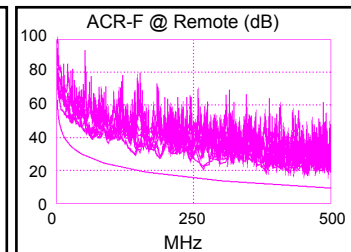

Test Summary: PASS

Model: DTX-1800
 Main S/N: 9864041
 Remote S/N: 9864042
 Main Adapter: DTX-CHA001
 Remote Adapter: DTX-CHA001

Length (ft), Limit 328	[Pair 12]	271
Prop. Delay (ns), Limit 555	[Pair 45]	403
Delay Skew (ns), Limit 50	[Pair 45]	31
Resistance (ohms)	[Pair 45]	11.7
Insertion Loss Margin (dB)	[Pair 36]	17.3
Frequency (MHz)	[Pair 36]	500.0
Limit (dB)	[Pair 36]	49.3

Wire Map (T568B)
PASS

Worst Case Margin Worst Case Value

PASS	MAIN	SR	MAIN	SR
Worst Pair	36-78	12-78	12-36	12-36
NEXT (dB)	14.0	11.0	15.4	12.9
Freq. (MHz)	113.0	26.5	494.0	435.0
Limit (dB)	39.0	49.6	26.2	27.7
Worst Pair	78	78	36	36
PS NEXT (dB)	14.8	13.0	16.0	15.1
Freq. (MHz)	112.5	26.5	482.0	435.0
Limit (dB)	36.2	46.9	23.7	24.8

PASS	MAIN	SR	MAIN	SR
Worst Pair	36-45	45-36	12-36	12-36
ACR-F (dB)	5.4	5.9	7.4	6.9
Freq. (MHz)	268.0	268.0	458.0	456.0
Limit (dB)	14.7	14.7	10.0	10.1
Worst Pair	45	36	36	36
PS ACR-F (dB)	8.3	8.1	8.8	8.6
Freq. (MHz)	268.0	268.0	440.0	475.0
Limit (dB)	11.7	11.7	7.4	6.7

N/A	MAIN	SR	MAIN	SR
Worst Pair	36-78	12-78	36-45	12-36
ACR-N (dB)	16.4	14.8	33.4	30.2
Freq. (MHz)	5.0	26.5	500.0	435.0
Limit (dB)	56.9	39.1	-23.2	-18.0
Worst Pair	78	78	36	36
PS ACR-N (dB)	17.6	16.8	35.0	35.9
Freq. (MHz)	5.0	26.5	500.0	496.0
Limit (dB)	54.3	36.4	-26.1	-25.8