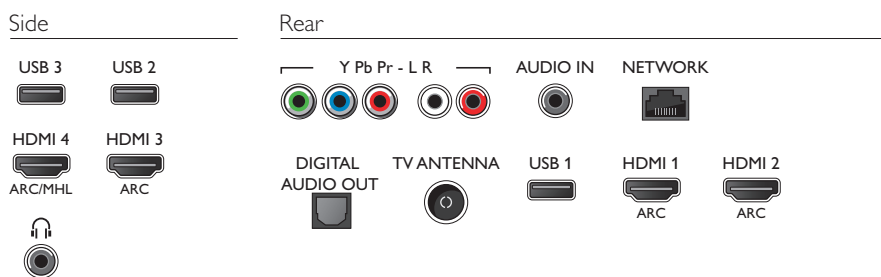

Accessories

- Included accessories: Remote Control, 2 x AAA Batteries, Table top stand, Quick start guide, Legal and safety brochure, Warranty Leaflet, Power cord

Android

- Memory size: 8GB, extendable via USB storage
- OS: Android™ 5.1 (Lollipop)
- Pre-installed apps: Google Play Movies*, Google Play Music*, Google search, YouTube
- Memory size to install apps: 4GB

Processing

- Processing Power: Quad Core

Smart TV Features

- Ease of Installation: Auto detect Philips devices, Device connection wizard, Network installation wizard, Settings assistant wizard
- Ease of Use: One-stop Smart Menu button,

- Onscreen Usermanual
- Firmware upgradeable: Firmware auto upgrade wizard, Firmware upgradeable via USB, Online firmware upgrade
- Interactive TV: HbbTV
- Philips TV Remote app*: Apps, Channels, Control, NowOnTV, TV Guide, Video On Demand
- Program: Pause TV, USB Recording*
- Screen Format Adjustments: Advance - Shift, Basic - Fill Screen, Fit to Screen, Zoom, Stretch
- SmartTV apps*: Online Video Stores, Open Internet Browser, Social TV, TV on Demand, Youtube
- User Interaction: MultiRoom Client and Server, SimplyShare

Connections

Issue date 2017-07-10

Version: 10.1.2

12 NC: 8670 001 38984
EAN: 87 18863 00969 7

© 2017 Koninklijke Philips N.V.
All Rights reserved.

Specifications are subject to change without notice.
Trademarks are the property of Koninklijke Philips N.V.
or their respective owners.

www.philips.com

* The TV supports DVB reception for 'Free to air' broadcast. Specific DVB operators may not be supported. An up to date list can be found in the FAQ section of the Philips support website. For some operators Conditional Access and subscription are required. Contact your operator for more information.
* EPG and actual visibility (up to 8 days) is country and operator dependent.
* Please be informed that your Netflix HDR function in your TV currently can be supported via HDMI and USB only. The Netflix HDR broadcast via your Internet/DLNA will be fully available via IP software push.