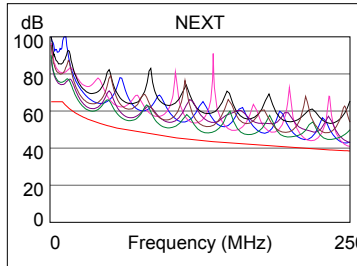

Model: DTX-1800
 Main S/N: 8909041
 Remote S/N: 8909042
 Main Adapter: DTX-PCU6M
 Remote Adapter: DTX-PCU6R

Wire Map (T568A)

PASS

Length (ft)	[Pair 12]	10
Prop. Delay (ns)	[Pair 12]	15
Delay Skew (ns)	[Pair 12]	0
Resistance (ohms)	[Pair 12]	0.5

	Worst Case Margin		Worst Case Value	
	MAIN	SR	MAIN	SR
PASS				
Worst Pair	12-45		12-45	
NEXT (dB)	2.4		2.4	
Freq. (MHz)	250.0		250.0	
Limit (dB)	38.5		38.5	

	Worst Case Margin		Worst Case Value	
	MAIN	SR	MAIN	SR
PASS				
Worst Pair	78		45	
RL (dB)	5.3		7.6	
Freq. (MHz)	13.3		229.5	
Limit (dB)	23.2		14.4	