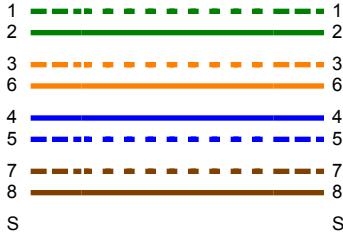

Cable ID: PRO2 CAT6 3M

Test Summary: PASS

Date / Time: 03/15/2010 09:34:44pm
 Headroom: 2.4 dB (NEXT 12-45)
 Test Limit: TIA Patch Cord Cat6 3.0m
 Cable Type: Cat 6 UTP

Operator: Your Name
 Software Version: 2.2400
 Limits Version: 1.3700
 NVP: 69.0%

Model: DTX-1800
 Main S/N: 8909041
 Remote S/N: 8909042
 Main Adapter: DTX-PCU6M
 Remote Adapter: DTX-PCU6R

Wire Map (T568A)

PASS

Length (ft)	[Pair 12]	10
Prop. Delay (ns)	[Pair 12]	15
Delay Skew (ns)	[Pair 12]	0
Resistance (ohms)	[Pair 12]	0.5