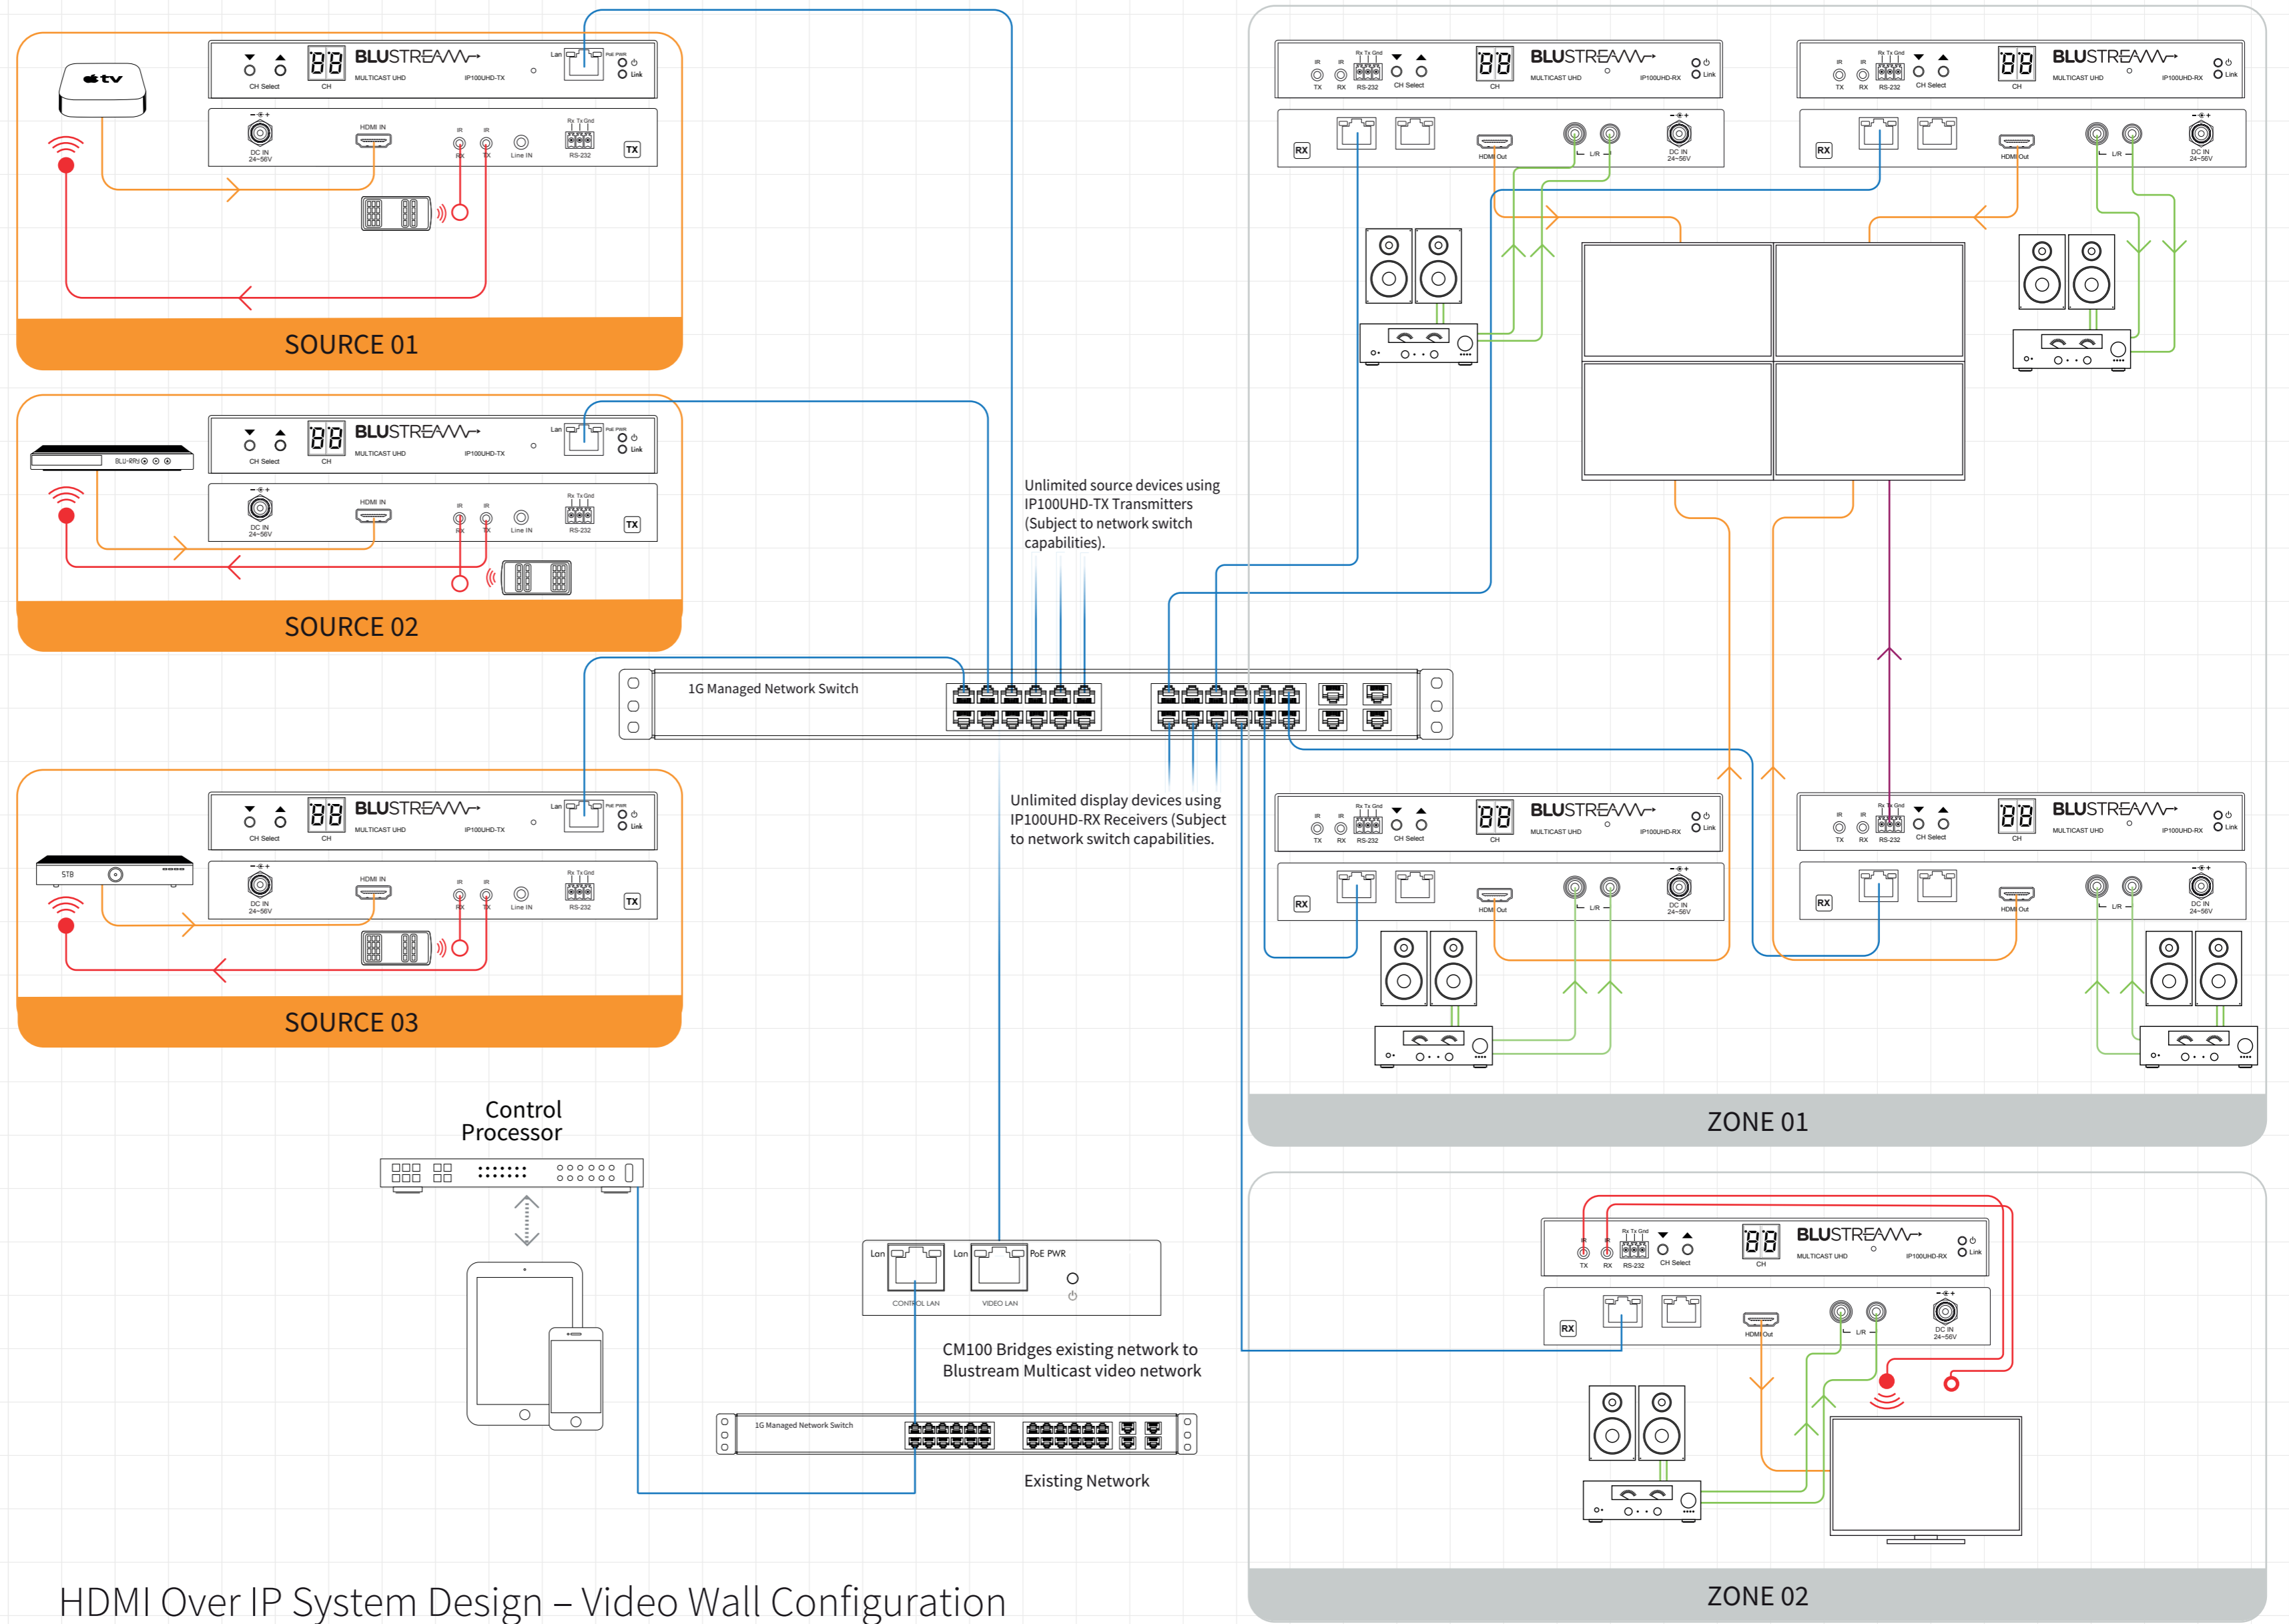

Example Schematic  
**IP100UHD-RX/TX**  
Video Wall

HDMI Over IP System Design – Video Wall Configuration