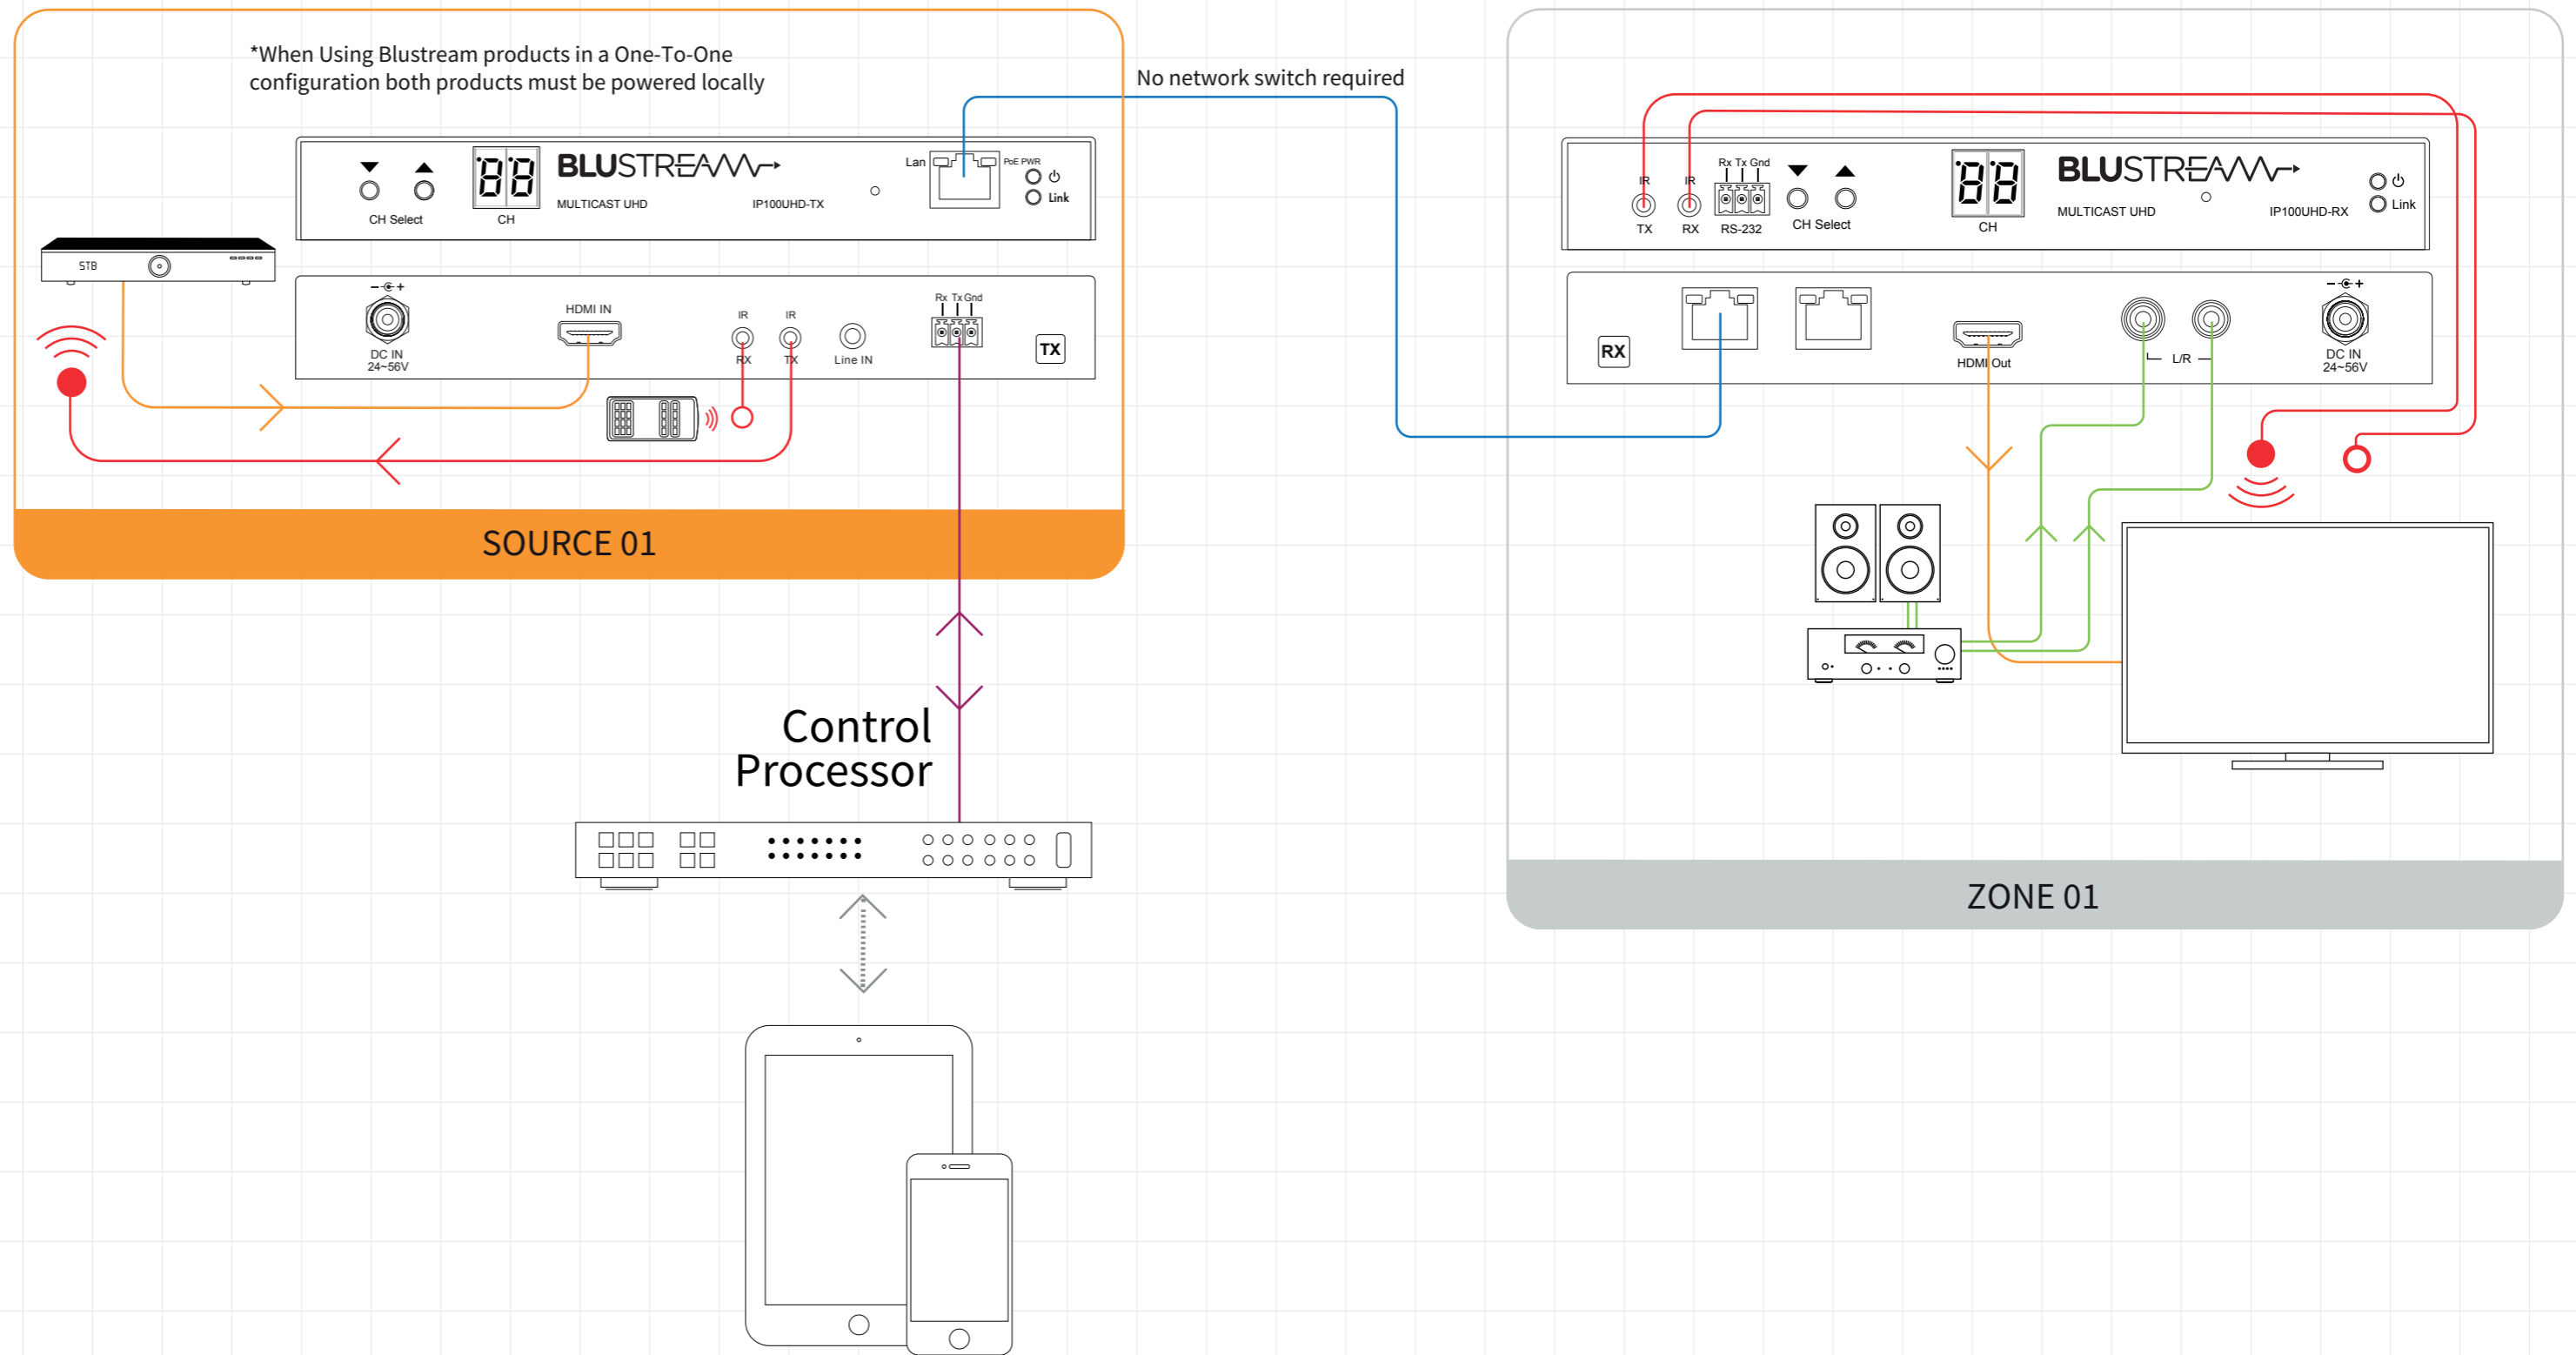

Example Schematic
IP100UHD-RX/TX
One-To-One

-  Cat 5/5e/6
-  RS232
-  HDMI
-  IR Cable