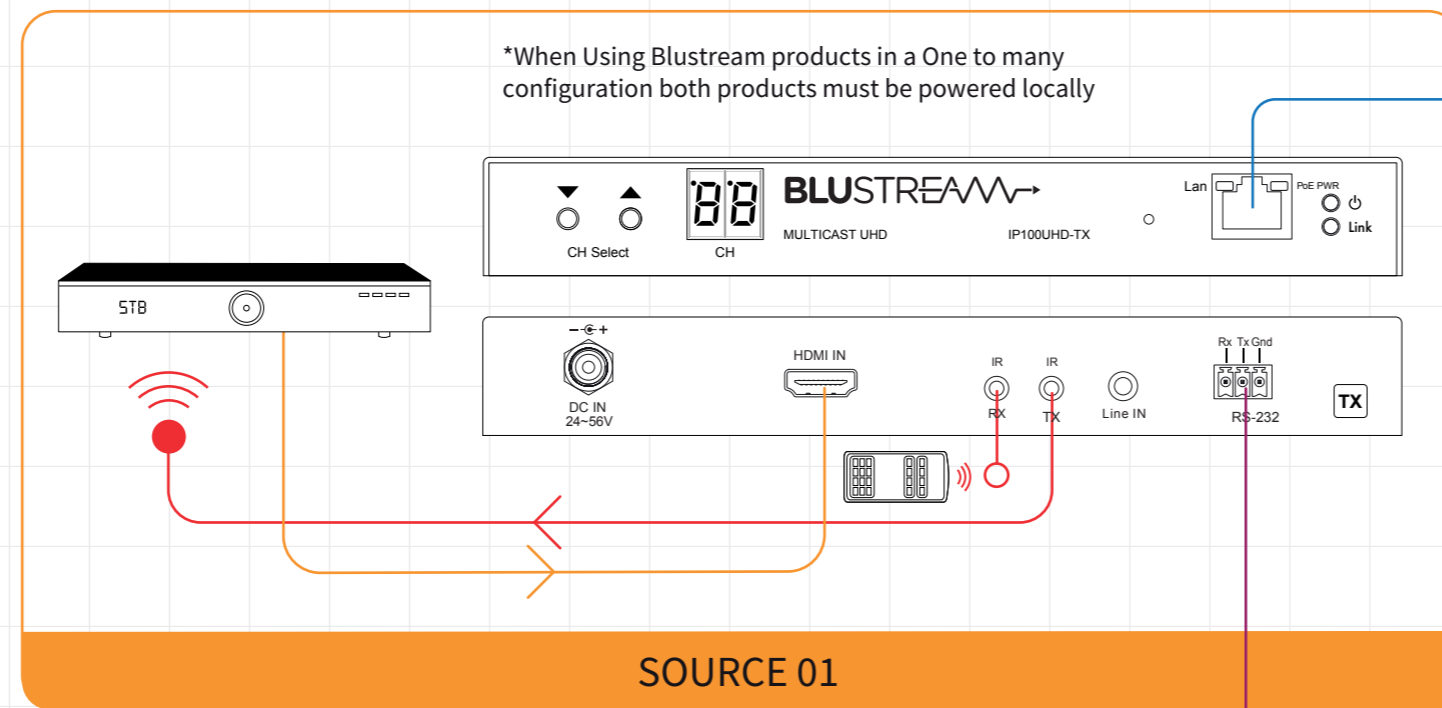

Example Schematic
IP100UHD-RX/TX
One-To-Many

No network switch required

There is virtually no limit to number of Blustream IP100UHD-RX that can be daisy-chained.

HDMI Over IP System Design – One-To-Many Distribution