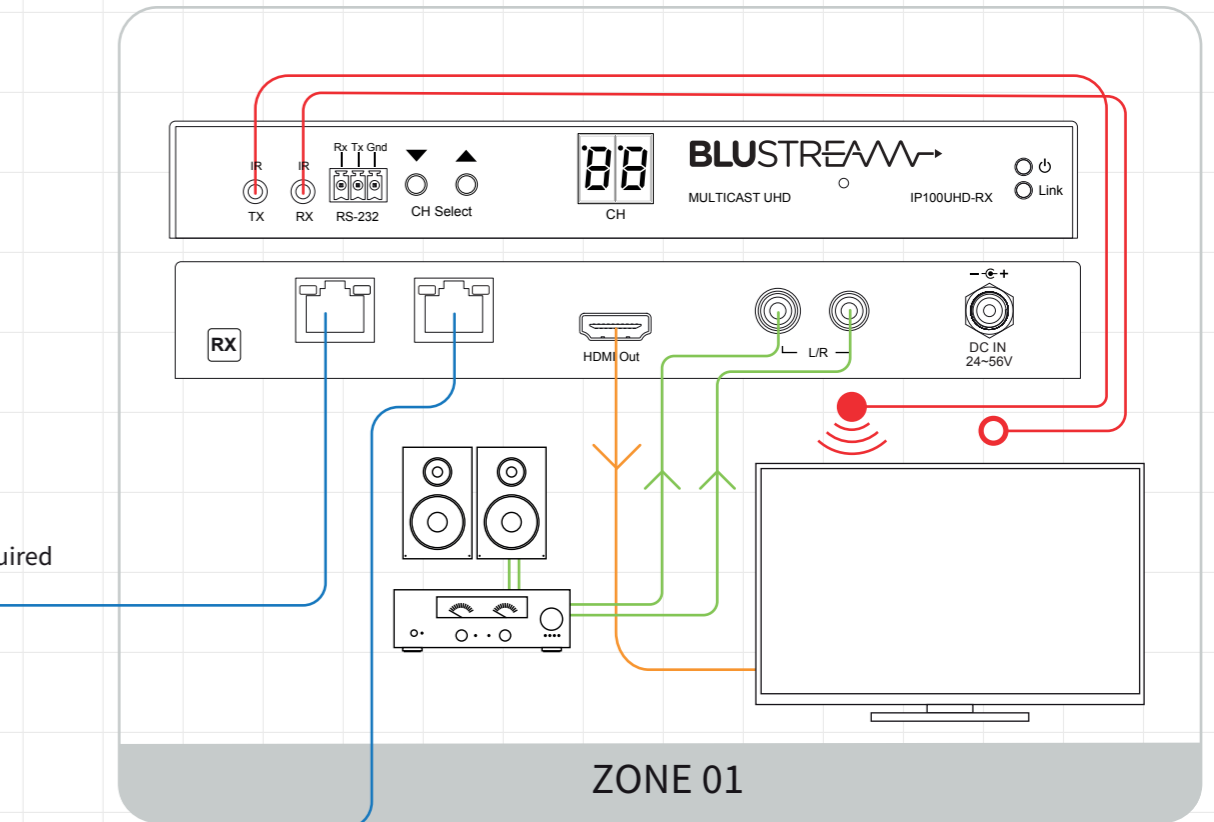

Example Schematic
IP100UHD-RX/TX
One-To-Many

No network switch required

There is virtually no limit to number of Blustream IP100UHD-RX that can be daisy-chained.

HDMI Over IP System Design – One-To-Many Distribution