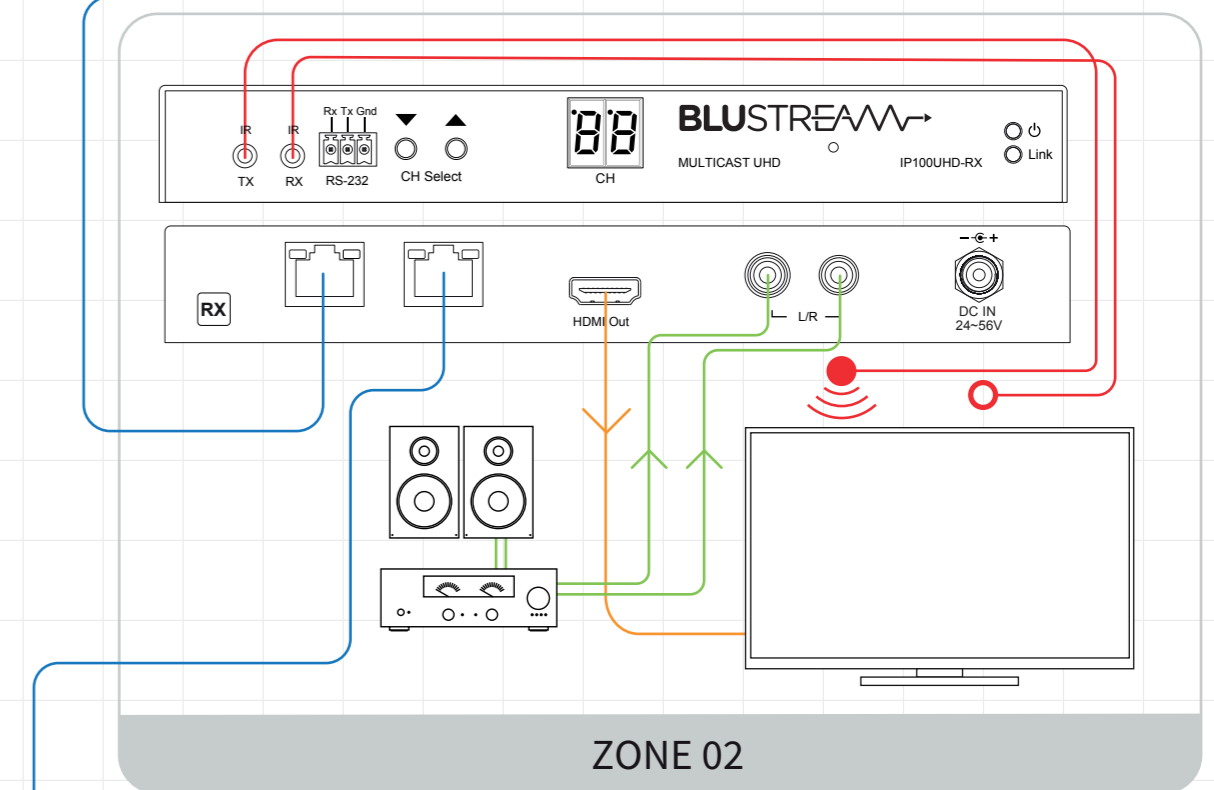

Example Schematic
IP100UHD-RX/TX
One-To-Many

No network switch required

There is virtually no limit to number of Blustream IP100UHD-RX that can be daisy-chained.

HDMI Over IP System Design – One-To-Many Distribution