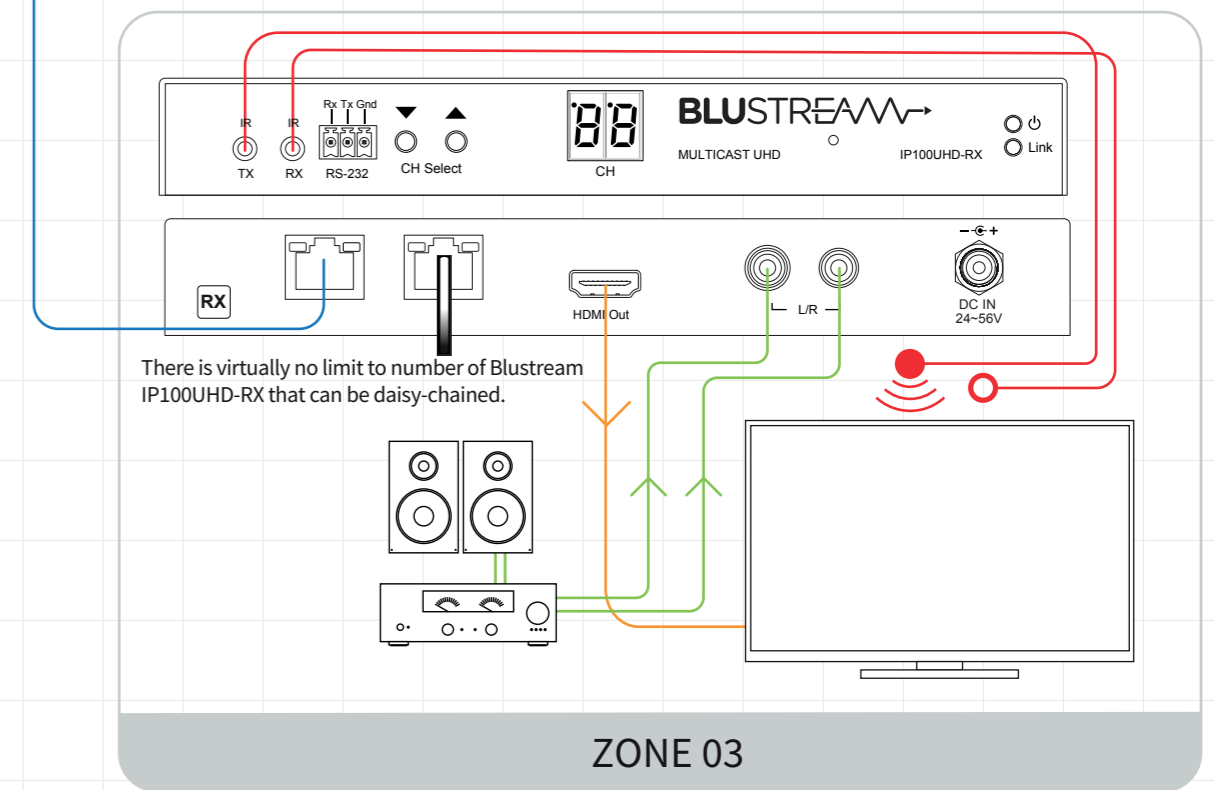

Example Schematic
IP100UHD-RX/TX
One-To-Many

No network switch required

There is virtually no limit to number of Blustream IP100UHD-RX that can be daisy-chained.

HDMI Over IP System Design – One-To-Many Distribution