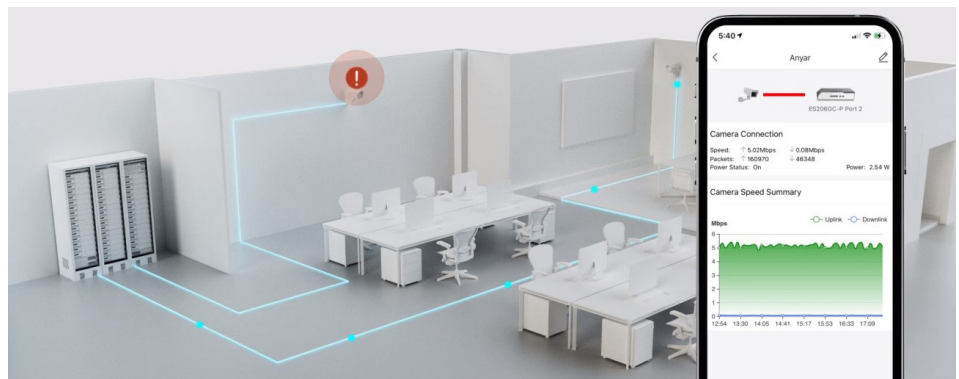

ES226GC-P
26-PORT GIGABIT
SMART POE SWITCH
 CLOUD MANAGED

Manage your surveillance system. Anytime. Anywhere

A cost-effective, cloud managed solution, the Ruijie Reyee ES226GC-P 26-Port Managed PoE Switch, 24x Gigabit PoE, 2x SFP, 370W supports port status display, port traffic statistics, PoE port output power status, port duplex/negotiation rate configuration, flow control configuration, and PoE output on/off.

- Supports full-power PoE output, to ensure all cameras can be powered simultaneously when connected to the switch, at maximum capacity
- In addition, this switch provides simple and easy-to-use management features, while offering plug and play with default factory configuration
- Easy to find surveillance network faults, initiate PoE port restart, perform VLAN configuration, etc.
- Ruijie Cloud app and Ruijie Cloud platform remote management is also supported, making the operation and maintenance of the surveillance network easier and more convenient, while reducing operation and maintenance costs
- Supports port mirroring, loop protection, cable detection

Specifications

10/100/1000Base-T Ports	24
1000Base-X SFP Ports	2
PoE/PoE+ Ports	24
Max. PoE Budget	370W
Layer Type	Layer 2

Switching Capacity	52Gbps
Forwarding Rate	38.69Mpps
Packet Buffer	4.1Mbit
MAC Address Table	8000
Maximum VLAN Support	16