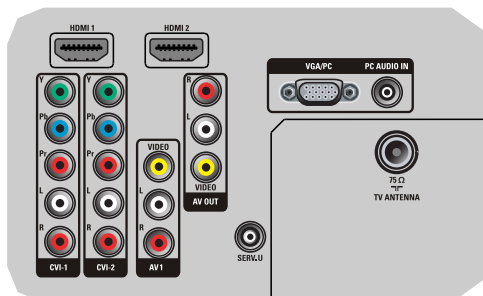

Multimedia Applications

- Playback Formats: MP3, JPEG Still pictures, MPEG1, MPEG4, RealMedia Video
- Playback enhancement: Picture slideshow

Tuner/Reception/Transmission

- Aerial Input: 75 ohm coaxial (IEC75)
- TV system: PAL B/G, PAL D/K
- Video Playback: NTSC, PAL
- Tuner bands: Hyperband, S-Channel, UHF, VHF
- Number of Preset Channels: 99

Connectivity

- AV 1: Audio L/R in, YPbPr
- AV 2: Audio L/R in, YPbPr
- AV 3: Audio L/R in, CVBS in
- Front / Side connections: HDMI v1.3, S-video in, CVBS in, Audio L/R in, Headphone out, USB
- Other connections: Monitor out, CVBS, L/R (cinch), PC-in VGA + Audio L/R in
- HDMI 1: HDMI v1.3
- HDMI 2: HDMI v1.3
- EasyLink (HDMI-CEC): One touch play, EasyLink, Remote control pass-through, System audio

control, System standby

Power

- Ambient temperature: 5 °C to 40 °C
- Mains power: 110-240V; 50-60Hz
- Power consumption: 198 W
- Standby power consumption: (typical) <0.15W

Dimensions

- Set dimensions (W x H x D): 1033 x 644 x 83 mm
- Set dimensions with stand (W x H x D): 1033 x 694 x 271 mm
- Weight incl. Packaging: 26.5 kg
- Product weight: 16.5 kg
- Product weight (+stand): 19.5 kg
- Box dimensions (W x H x D): 1306 x 788 x 281 mm
- VESA wall mount compatible: 400 x 400 mm

Accessories

- Included accessories: Tabletop swivel stand, Power cord, Quick start guide, User Manual, Remote Control, 2 x AAA Batteries
- User Manual: Arabic, English, French, Malay, Thai, Traditional Chinese

Rear connectors

Side

Issue date 2009-12-14

Version: 5.5.6

12 NC: 8670 000 51772
EAN: 87 12581 47812 4

© 2009 Koninklijke Philips Electronics N.V.
All Rights reserved.

Specifications are subject to change without notice.
Trademarks are the property of Koninklijke Philips Electronics N.V. or their respective owners.

www.philips.com