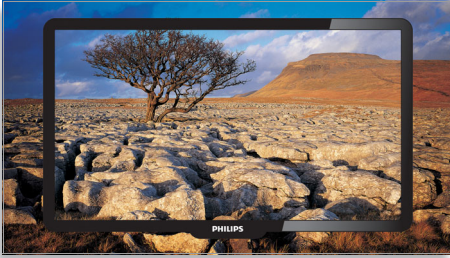

Highlights

Pixel Plus HD

Pixel Plus HD is a picture processing technology that enables viewers to watch content that is vivid, natural and real. The result are superbly life-like pictures with incredible details and depth from any HD source.

Full HD LCD display 1920x1080p

The Full HD screen has the widescreen resolution of 1920 x 1080p. This is the highest resolution of HD sources for the best possible

picture quality. It is fully future proof as it supports 1080p signals from all sources, including the most recent like Blu-ray and advanced HD game consoles. The signal processing is extensively upgraded to support this much higher signal quality and resolution. It produces brilliant flicker-free progressive scan pictures with superb brightness and colors.